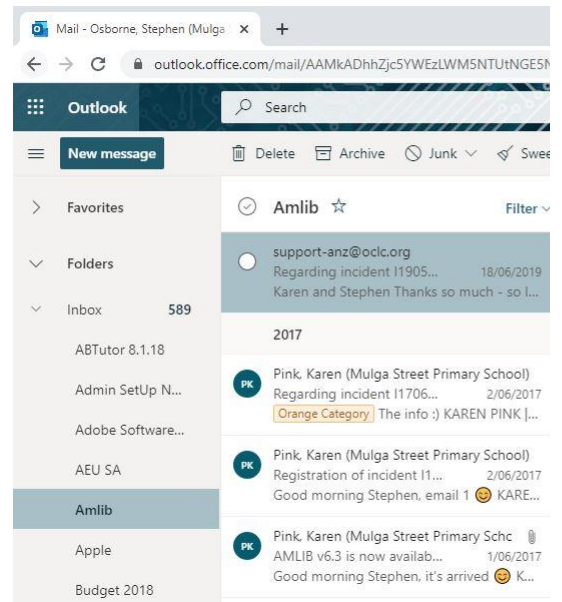

Keep me signed in

[Sign in](#)

You can also login using your Education Corp or local school account.

By accessing Learnlink you agree to comply

## ACCESS LEARNLINK, EMAIL, TEAMS AND OFFICE365 FROM HOME – STEP BY STEP

On the Learnlink page choose EMAIL from the top banner.

Your email will open in Outlook online, this is where you access your Learnlink Email, Teams and Office 365.